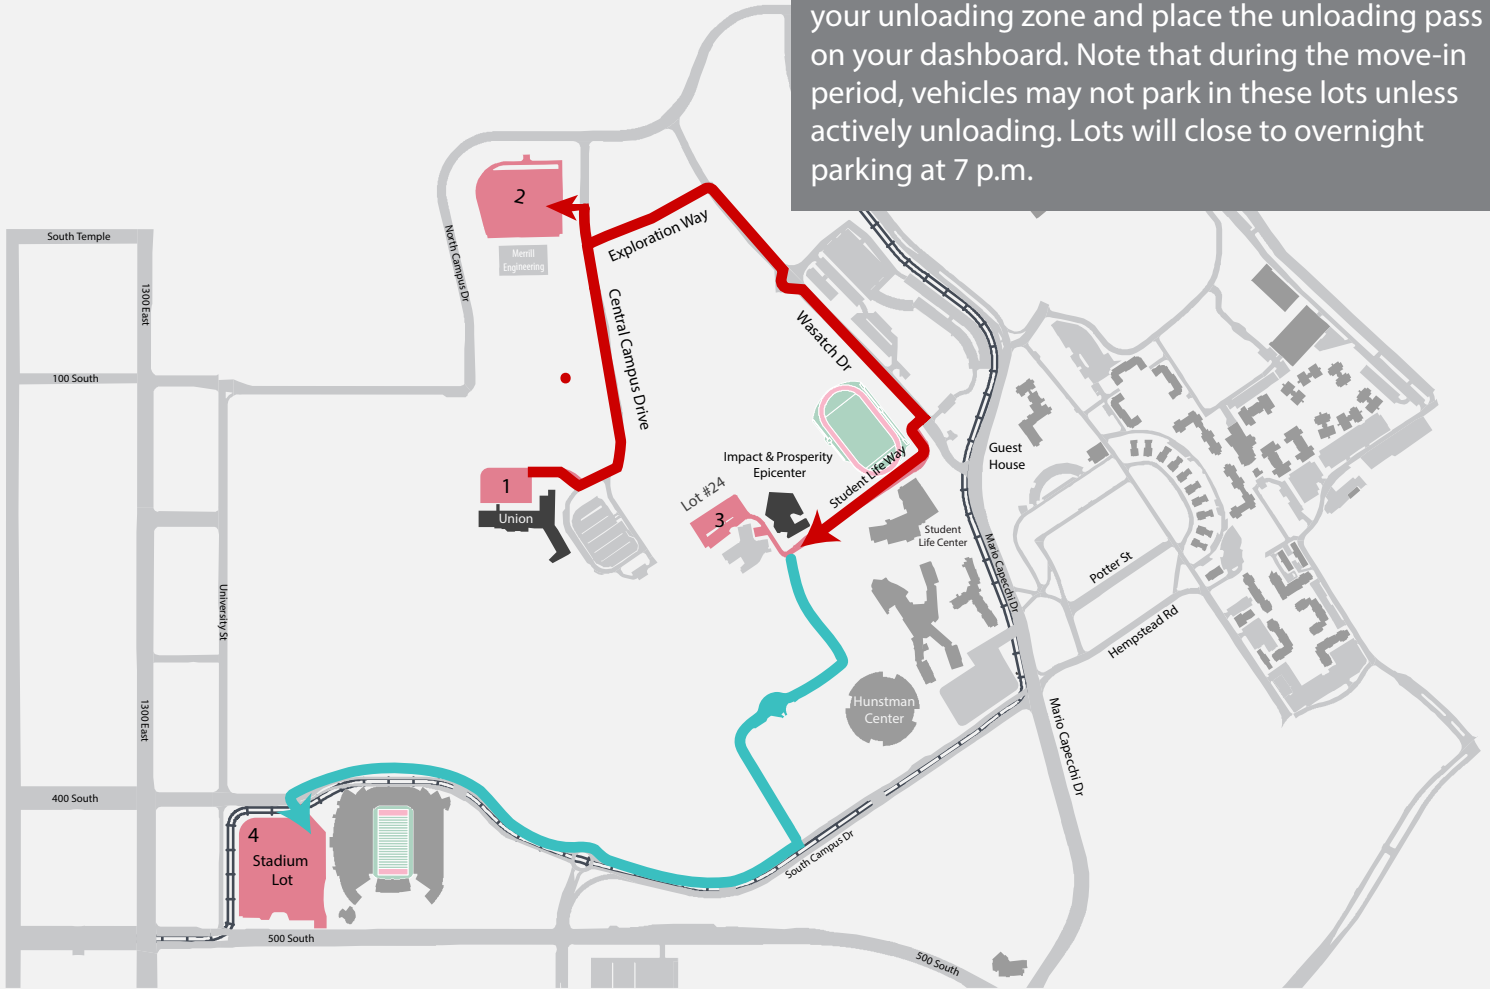

# IMPACT & PROSPERITY EPICENTER UNLOADING MAP

**After Checking In:**  
Proceed to the waiting area before being ushered to your unloading zone and place the unloading pass on your dashboard. Note that during the move-in period, vehicles may not park in these lots unless actively unloading. Lots will close to overnight parking at 7 p.m.

Please excuse our traffic and dust as we continue to grow campus along Student Life Way!

**UNLOADING ZONE**  
**Lot #24**  
**IMPACT & PROSPERITY EPICENTER**