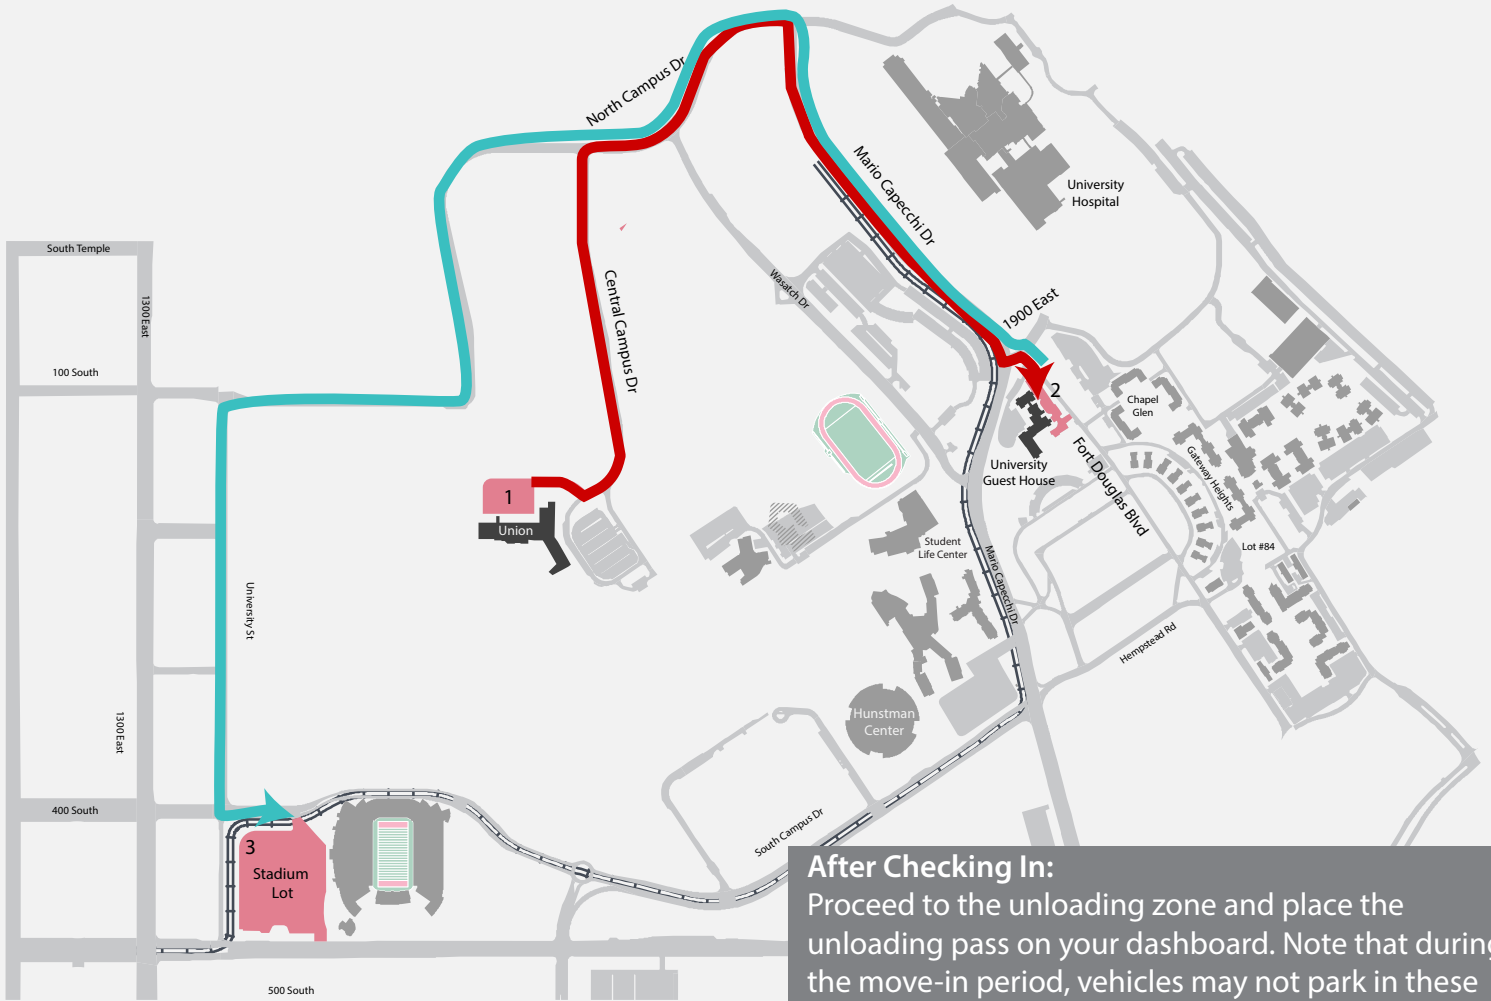

# GUEST HOUSE UNLOADING MAP

**After Checking In:**  
Proceed to the unloading zone and place the unloading pass on your dashboard. Note that during the move-in period, vehicles may not park in these lots unless actively unloading. Lots will close to overnight parking at 7 p.m.